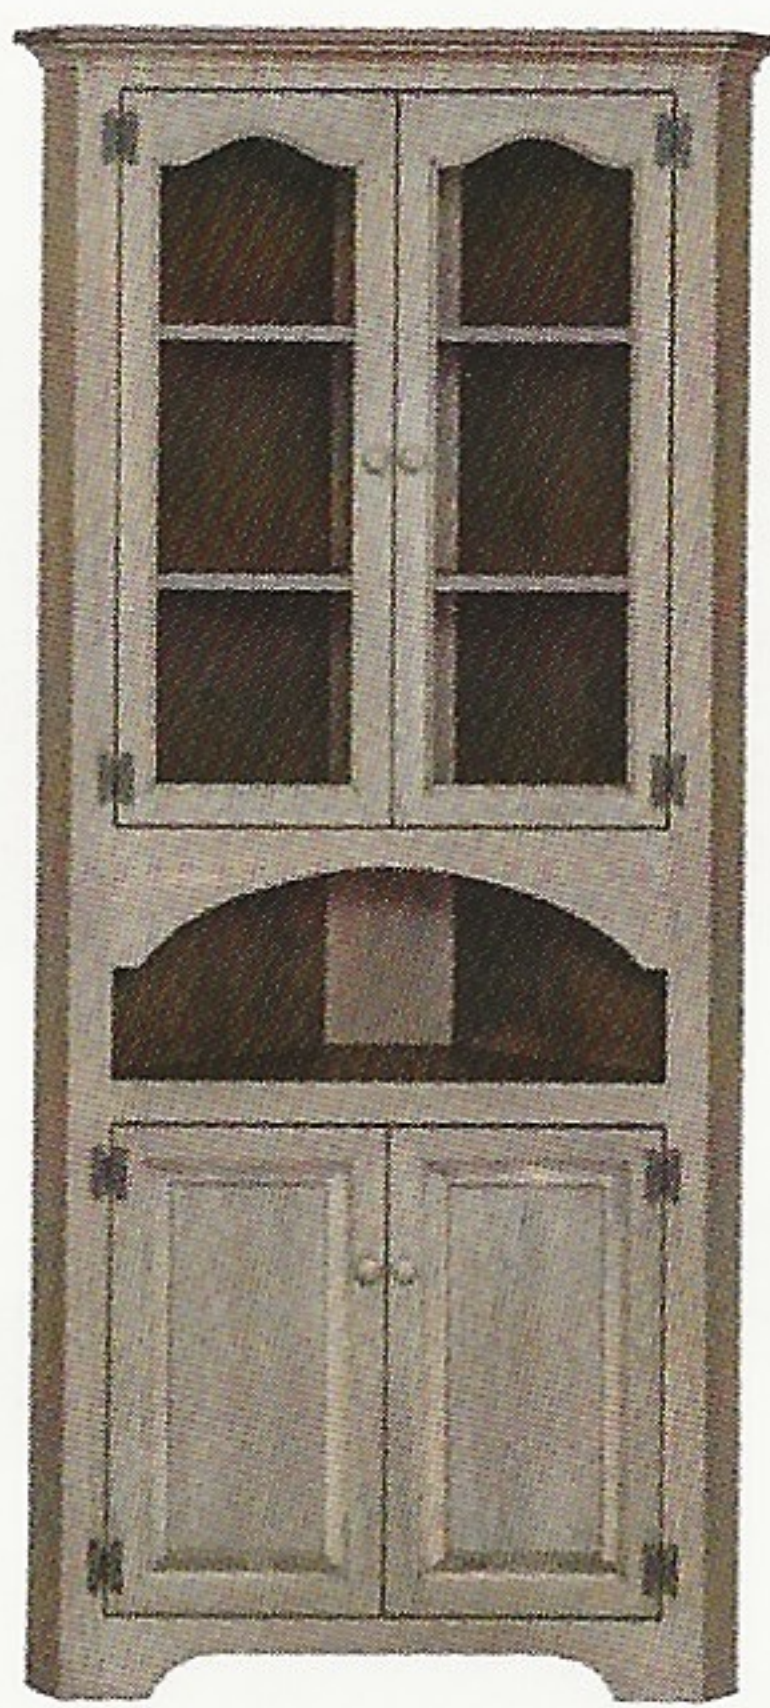

J89/ Corner Cupboard with Drawer
Black / Special Walnut
 36½" w L.P.* to L.P.* x 14½" d x 76" h
 15¾" inside depth / 26" wall space,
 base section 35" h

J189/ Corner Cupboard
with Drawer & Glass
Black / Special Walnut
 36½" w L.P.* to L.P.* x 14½" d x 76" h
 15¾" inside depth / 26" wall space,
 base section 35" h

J116/ Large Corner Cupboard
Colonial Style
Black / Special Walnut
 37" w L.P.* to L.P.* x 80" h
 14" inside depth / 26" wall space

J16/ Larger Corner Cupboard
Michael's Cherry
 37" w L.P.* to L.P.* x 80" h
 14" inside depth / 26" wall space

J117/ Large Corner Cupboard with glass,
Colonial Style
Pewter w/ Kona
 37" w L.P.* to L.P.* x 80" h
 14" inside depth / 26" wall space

J17/ Large Corner Cupboard with glass
Antique White Special Walnut
 37" w L.P.* to L.P.* x 80" h
 14" inside depth / 26" wall space