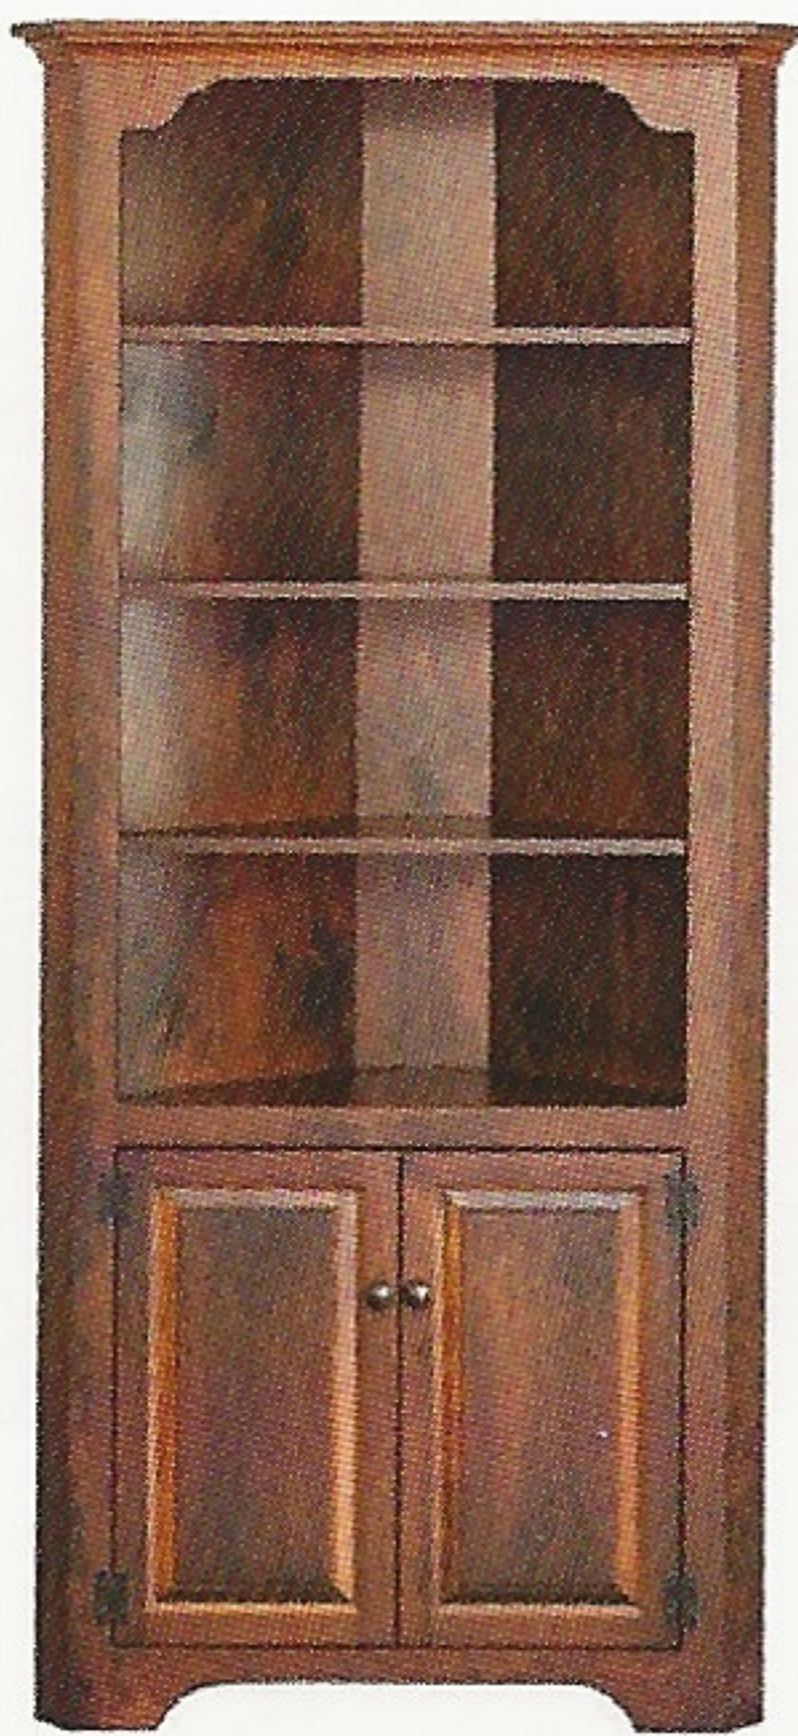

J89/ Corner Cupboard with Drawer
Black / Special Walnut
 36½" w L.P.* to L.P.* x 14½" d x 76" h
 15¾" inside depth / 26" wall space,
 base section 35" h

J189/ Corner Cupboard
with Drawer & Glass
Black / Special Walnut
 36½" w L.P.* to L.P.* x 14½" d x 76" h
 15¾" inside depth / 26" wall space,
 base section 35" h

J116/ Large Corner Cupboard
Colonial Style
Black / Special Walnut
 37" w L.P.* to L.P.* x 80" h
 14" inside depth / 26" wall space

J16/ Larger Corner Cupboard
Michael's Cherry
 37" w L.P.* to L.P.* x 80" h
 14" inside depth / 26" wall space

J117/ Large Corner Cupboard with glass,
Colonial Style
Pewter w/ Kona
 37" w L.P.* to L.P.* x 80" h
 14" inside depth / 26" wall space

J17/ Large Corner Cupboard with glass
Antique White Special Walnut
 37" w L.P.* to L.P.* x 80" h
 14" inside depth / 26" wall space