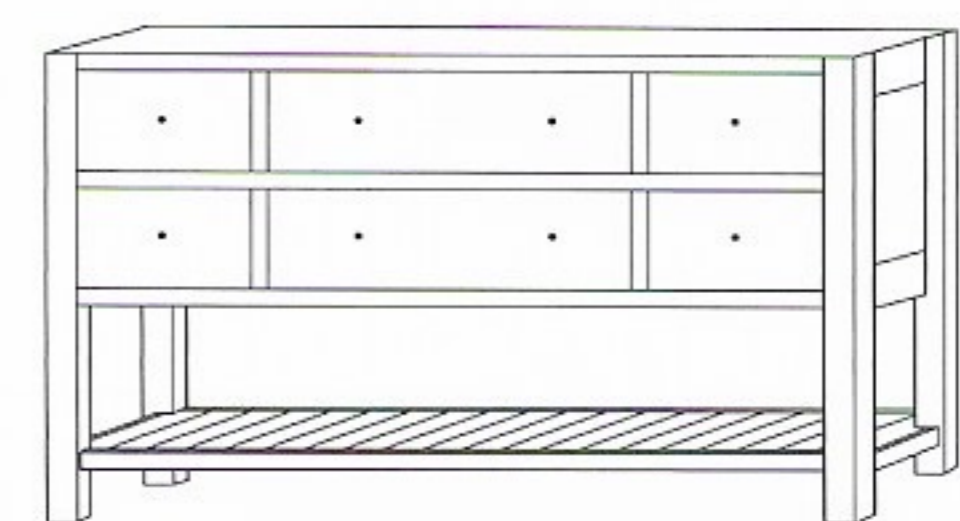

Open Shelf Vanity Bases

VOS141-36

Shown with open Drawers

VOS141-24
24"w 35"h 21½"d
with 1 Drawer

VOS141-30
30"w 35"h 21½"d
with 1 Drawer

VOS141-36
36"w 35"h 21½"d
with 2 Drawers

VOS141-42
42"w 35"h 21½"d
with 2 Doors

VOS141-48
48"w 35"h 21½"d
with 2 Doors

VOS141-60
60"w 35"h 21½"d
with 4 Drawers, 1 Door

VOS142-60
60"w 35"h 21½"d
with 2 Drawers, 2 Doors

VOS141-72
72"w 35"h 21½"d
with 4 Drawers, 1 Door

VOS142-72
72"w 35"h 21½"d
with 2 Drawers, 2 Doors