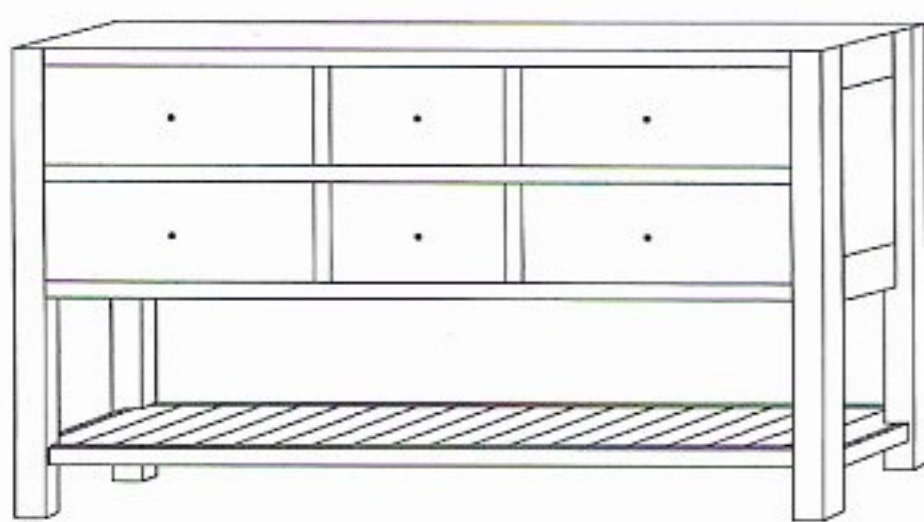

Open Shelf Vanity Bases

VOS141-36

Shown with open Drawers

VOS141-24
24"w 35"h 21½"d
with 1 Drawer

VOS141-30
30"w 35"h 21½"d
with 1 Drawer

VOS141-36
36"w 35"h 21½"d
with 2 Drawers

VOS141-42
42"w 35"h 21½"d
with 2 Doors

VOS141-48
48"w 35"h 21½"d
with 2 Doors

VOS141-60
60"w 35"h 21½"d
with 4 Drawers, 1 Door

VOS142-60
60"w 35"h 21½"d
with 2 Drawers, 2 Doors

VOS141-72
72"w 35"h 21½"d
with 4 Drawers, 1 Door

VOS142-72
72"w 35"h 21½"d
with 2 Drawers, 2 Doors