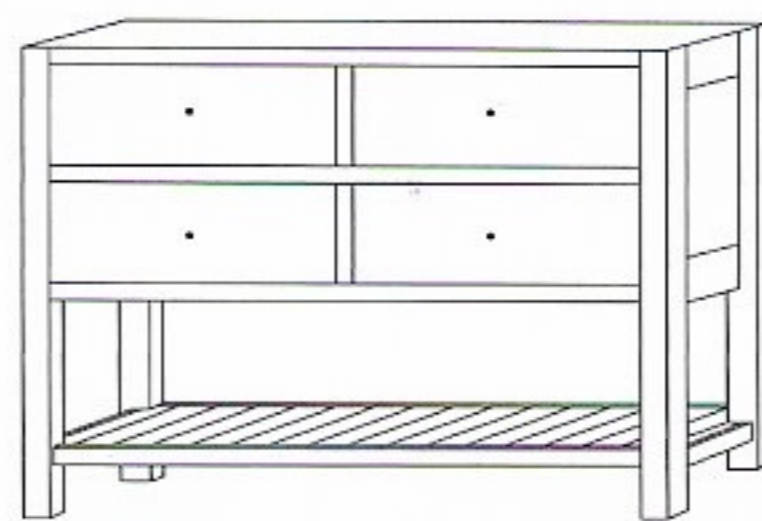

Open Shelf Vanity Bases

VOS141-36

Shown with open Drawers

VOS141-24
24"w 35"h 21½"d
with 1 Drawer

VOS141-30
30"w 35"h 21½"d
with 1 Drawer

VOS141-36
36"w 35"h 21½"d
with 2 Drawers

VOS141-42
42"w 35"h 21½"d
with 2 Doors

VOS141-48
48"w 35"h 21½"d
with 2 Doors

VOS141-60
60"w 35"h 21½"d
with 4 Drawers, 1 Door

VOS142-60
60"w 35"h 21½"d
with 2 Drawers, 2 Doors

VOS141-72
72"w 35"h 21½"d
with 4 Drawers, 1 Door

VOS142-72
72"w 35"h 21½"d
with 2 Drawers, 2 Doors