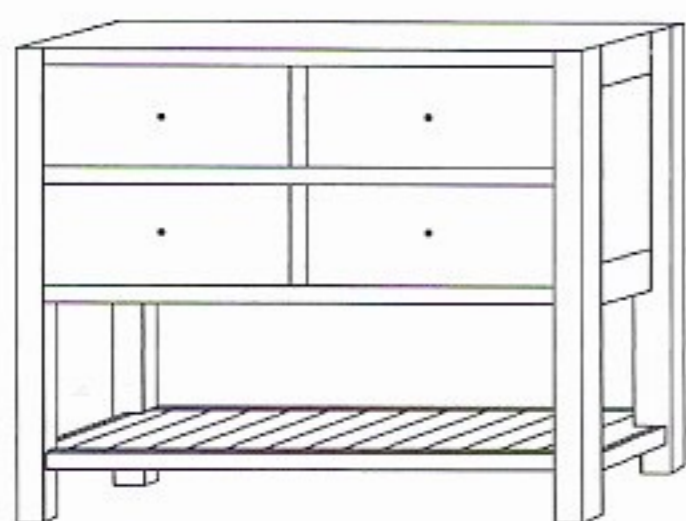

Open Shelf Vanity Bases

VOS141-36

Shown with open Drawers

VOS141-24
24"w 35"h 21½"d
with 1 Drawer

VOS141-30
30"w 35"h 21½"d
with 1 Drawer

VOS141-36
36"w 35"h 21½"d
with 2 Drawers

VOS141-42
42"w 35"h 21½"d
with 2 Doors

VOS141-48
48"w 35"h 21½"d
with 2 Doors

VOS141-60
60"w 35"h 21½"d
with 4 Drawers, 1 Door

VOS142-60
60"w 35"h 21½"d
with 2 Drawers, 2 Doors

VOS141-72
72"w 35"h 21½"d
with 4 Drawers, 1 Door

VOS142-72
72"w 35"h 21½"d
with 2 Drawers, 2 Doors