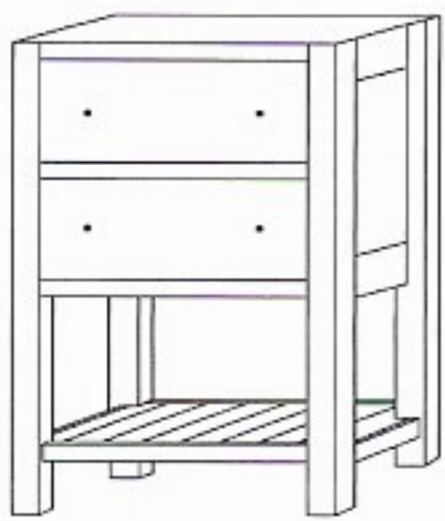

Open Shelf Vanity Bases

VOS141-36

Shown with open Drawers

VOS141-24
24"w 35"h 21½"d
with 1 Drawer

VOS141-30
30"w 35"h 21½"d
with 1 Drawer

VOS141-36
36"w 35"h 21½"d
with 2 Drawers

VOS141-42
42"w 35"h 21½"d
with 2 Doors

VOS141-48
48"w 35"h 21½"d
with 2 Doors

VOS141-60
60"w 35"h 21½"d
with 4 Drawers, 1 Door

VOS142-60
60"w 35"h 21½"d
with 2 Drawers, 2 Doors

VOS141-72
72"w 35"h 21½"d
with 4 Drawers, 1 Door

VOS142-72
72"w 35"h 21½"d
with 2 Drawers, 2 Doors