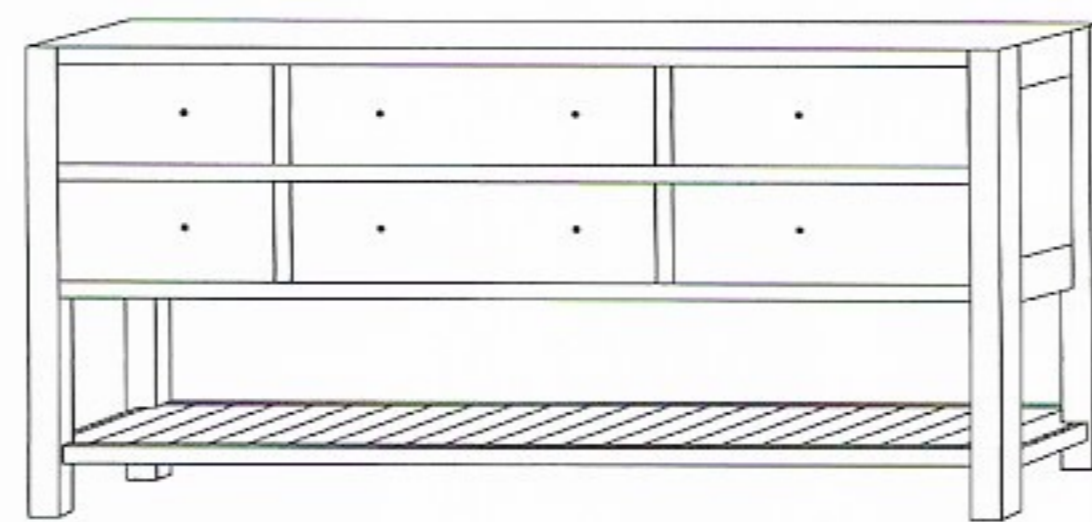

Open Shelf Vanity Bases

VOS141-36

Shown with open Drawers

VOS141-24
24"w 35"h 21½"d
with 1 Drawer

VOS141-30
30"w 35"h 21½"d
with 1 Drawer

VOS141-36
36"w 35"h 21½"d
with 2 Drawers

VOS141-42
42"w 35"h 21½"d
with 2 Doors

VOS141-48
48"w 35"h 21½"d
with 2 Doors

VOS141-60
60"w 35"h 21½"d
with 4 Drawers, 1 Door

VOS142-60
60"w 35"h 21½"d
with 2 Drawers, 2 Doors

VOS141-72
72"w 35"h 21½"d
with 4 Drawers, 1 Door

VOS142-72
72"w 35"h 21½"d
with 2 Drawers, 2 Doors