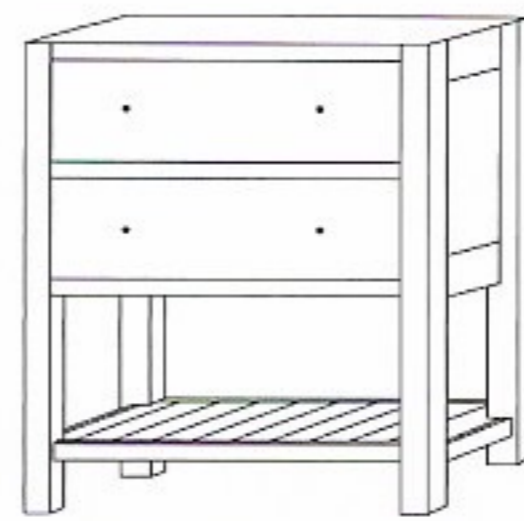

Open Shelf Vanity Bases

VOS141-36

Shown with open Drawers

VOS141-24
24"w 35"h 21½"d
with 1 Drawer

VOS141-30
30"w 35"h 21½"d
with 1 Drawer

VOS141-36
36"w 35"h 21½"d
with 2 Drawers

VOS141-42
42"w 35"h 21½"d
with 2 Doors

VOS141-48
48"w 35"h 21½"d
with 2 Doors

VOS141-60
60"w 35"h 21½"d
with 4 Drawers, 1 Door

VOS142-60
60"w 35"h 21½"d
with 2 Drawers, 2 Doors

VOS141-72
72"w 35"h 21½"d
with 4 Drawers, 1 Door

VOS142-72
72"w 35"h 21½"d
with 2 Drawers, 2 Doors