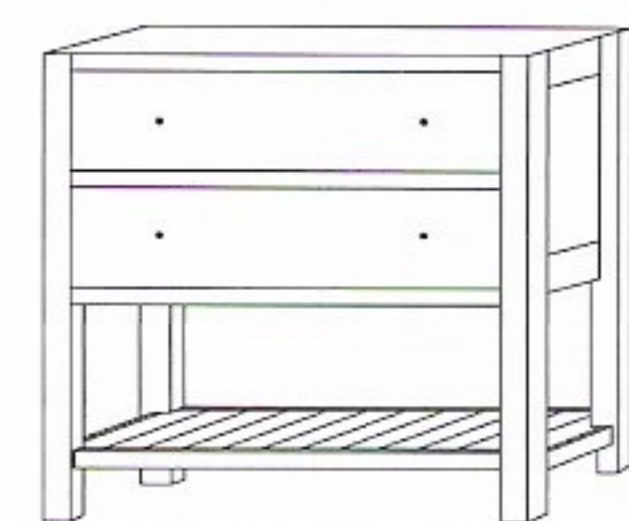

Open Shelf Vanity Bases

VOS141-36

Shown with open Drawers

VOS141-24
24"w 35"h 21½"d
with 1 Drawer

VOS141-30
30"w 35"h 21½"d
with 1 Drawer

VOS141-36
36"w 35"h 21½"d
with 2 Drawers

VOS141-42
42"w 35"h 21½"d
with 2 Doors

VOS141-48
48"w 35"h 21½"d
with 2 Doors

VOS141-60
60"w 35"h 21½"d
with 4 Drawers, 1 Door

VOS142-60
60"w 35"h 21½"d
with 2 Drawers, 2 Doors

VOS141-72
72"w 35"h 21½"d
with 4 Drawers, 1 Door

VOS142-72
72"w 35"h 21½"d
with 2 Drawers, 2 Doors