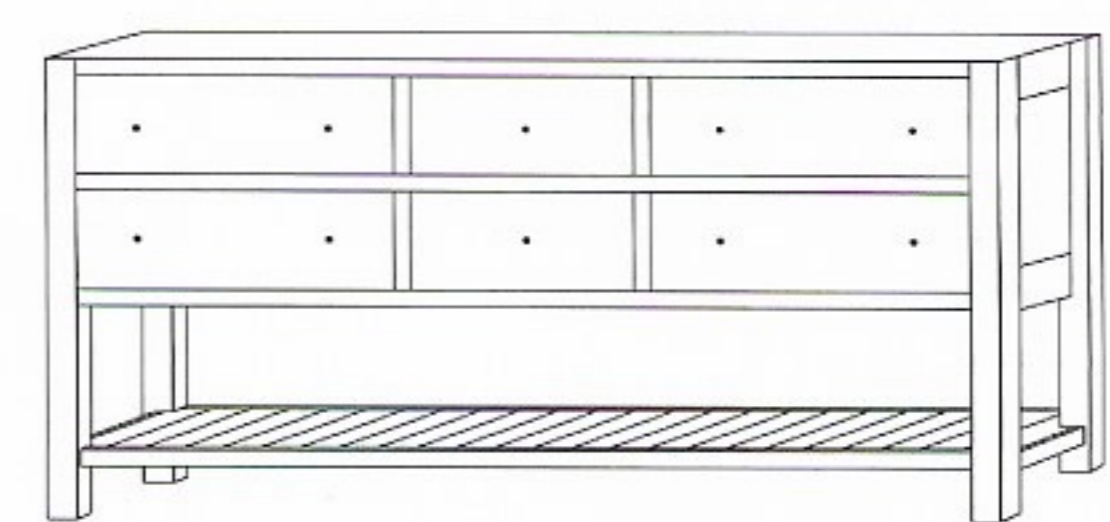

Open Shelf Vanity Bases

VOS141-36

Shown with open Drawers

VOS141-24
24"w 35"h 21½"d
with 1 Drawer

VOS141-30
30"w 35"h 21½"d
with 1 Drawer

VOS141-36
36"w 35"h 21½"d
with 2 Drawers

VOS141-42
42"w 35"h 21½"d
with 2 Doors

VOS141-48
48"w 35"h 21½"d
with 2 Doors

VOS141-60
60"w 35"h 21½"d
with 4 Drawers, 1 Door

VOS142-60
60"w 35"h 21½"d
with 2 Drawers, 2 Doors

VOS141-72
72"w 35"h 21½"d
with 4 Drawers, 1 Door

VOS142-72
72"w 35"h 21½"d
with 2 Drawers, 2 Doors