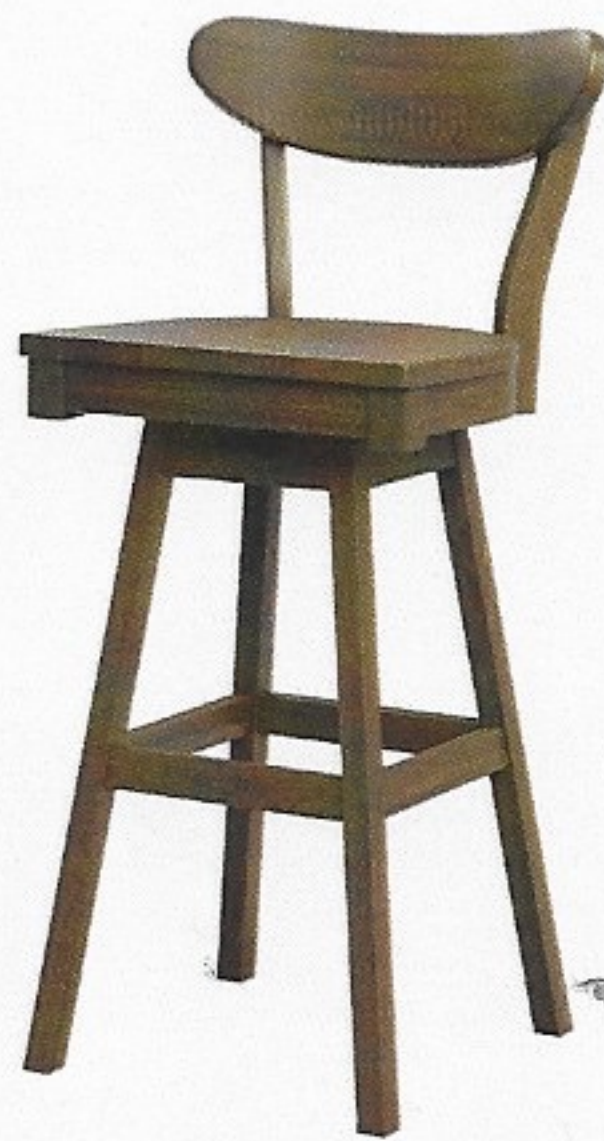

SIDE CHAIR 18.5" W X 17.5" D X 32" H

24" BAR CHAIR
18.5" W X 17.5" D X 36" H

30" SWIVEL BAR STOOL
18.5" W X 17.5" D X 42" H

OFFICE CHAIR
18.5" W X 17.5" D X 32" H

WINDSOR COLLECTION

DEEP SCOOP SEAT